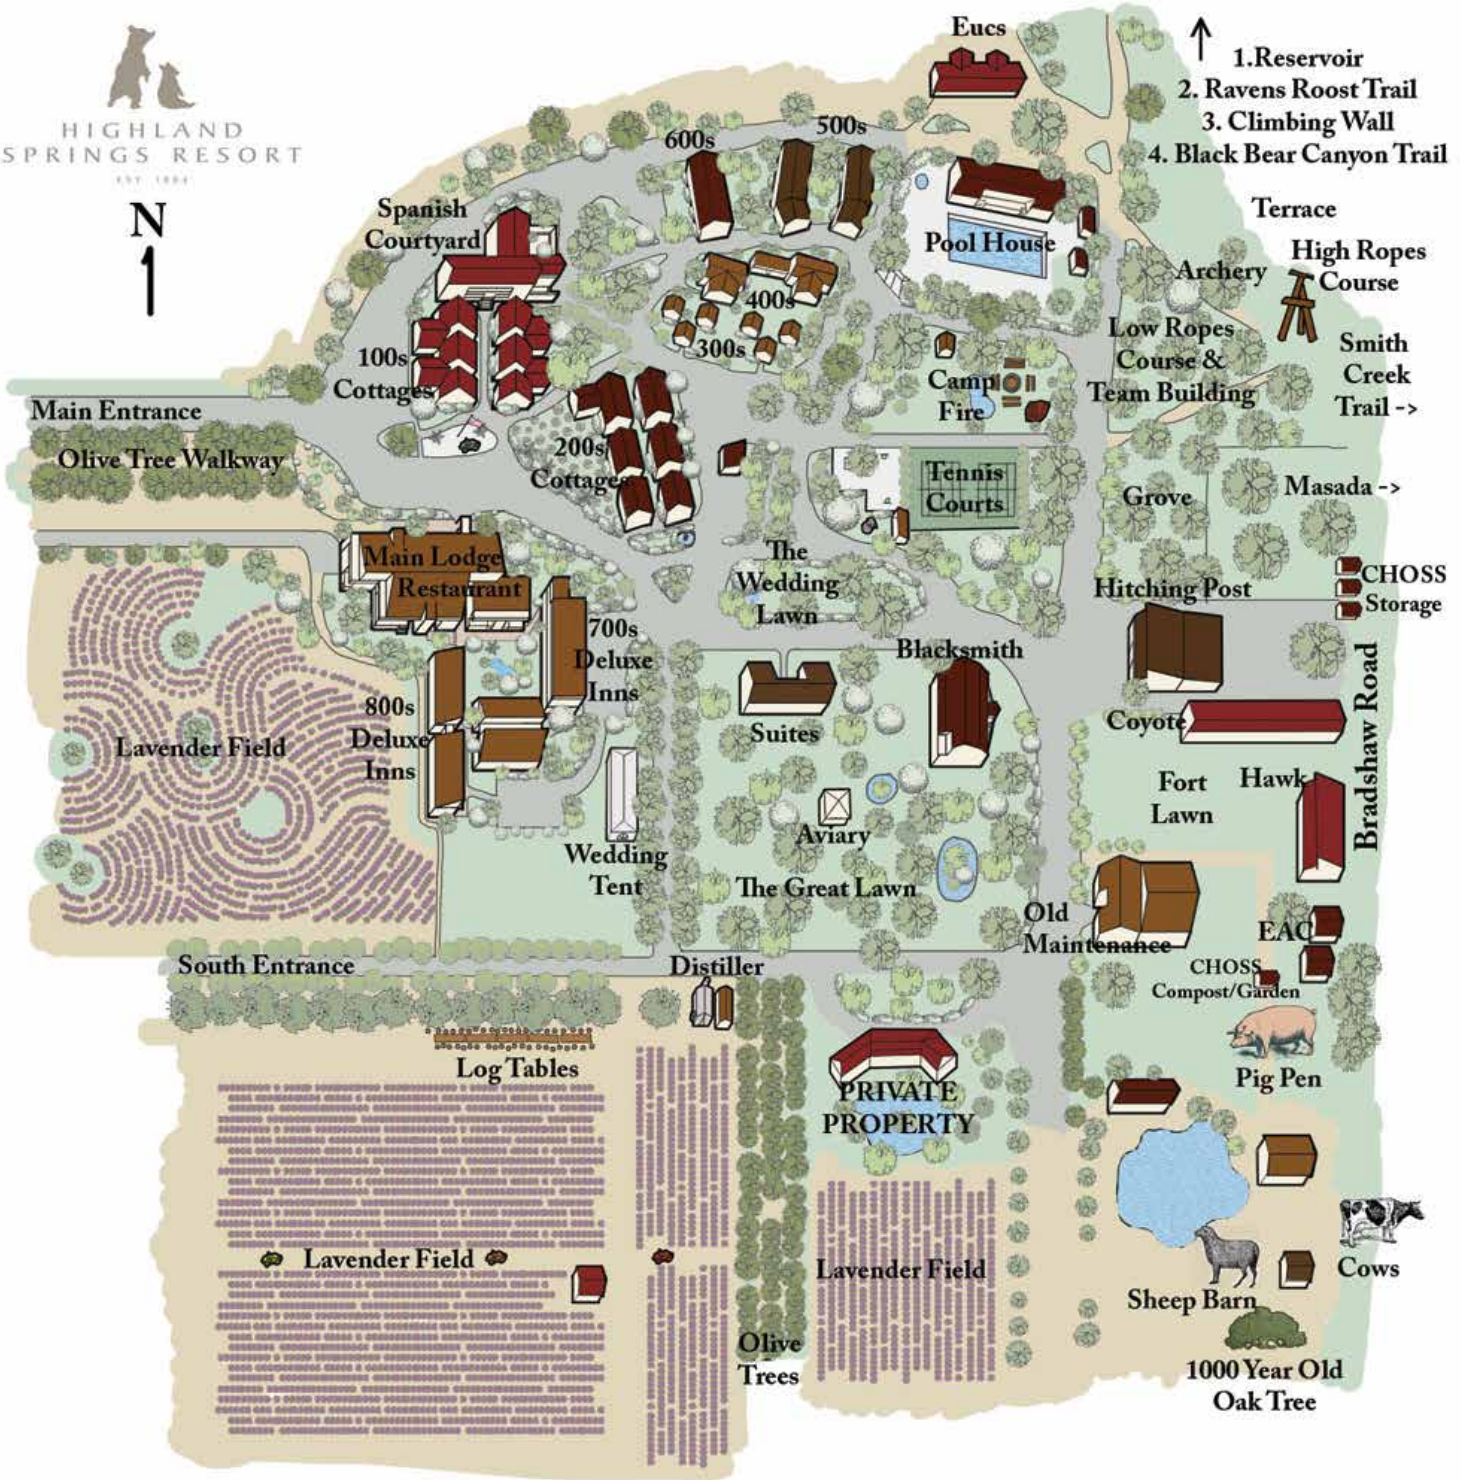

- ↑ 1. Reservoir
- 2. Ravens Roost Trail
- 3. Climbing Wall
- 4. Black Bear Canyon Trail

Main Entrance  
Olive Tree Walkway

Spanish Courtyard  
100s Cottages  
200s Cottages

600s  
500s  
400s  
300s

Eucs  
Pool House  
Camp Fire

Terrace  
Archery  
High Ropes Course  
Low Ropes Course & Team Building  
Smith Creek Trail ->

Main Lodge Restaurant  
700s Deluxe Inns  
800s Deluxe Inns

The Wedding Lawn  
Suits  
Aviary  
The Great Lawn  
Wedding Tent

Blacksmith

Grove  
Masada ->  
Hitching Post  
CHOSS Storage

Coyote  
Fort Hawk  
Lawn  
Bradshaw Road

South Entrance  
Log Tables

Distiller

PRIVATE PROPERTY

Old Maintenance  
CHOSS Compost/Garden  
Pig Pen

Lavender Field

Lavender Field

Olive Trees

Sheep Barn  
Cows

1000 Year Old Oak Tree